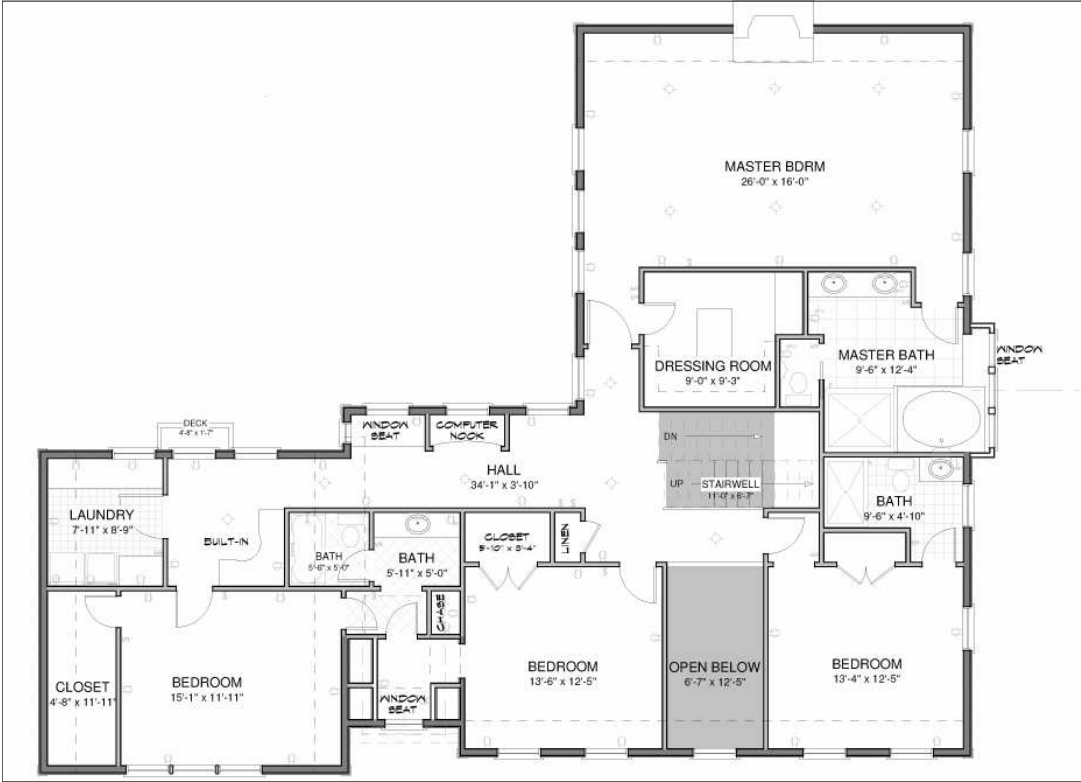

Second Floor