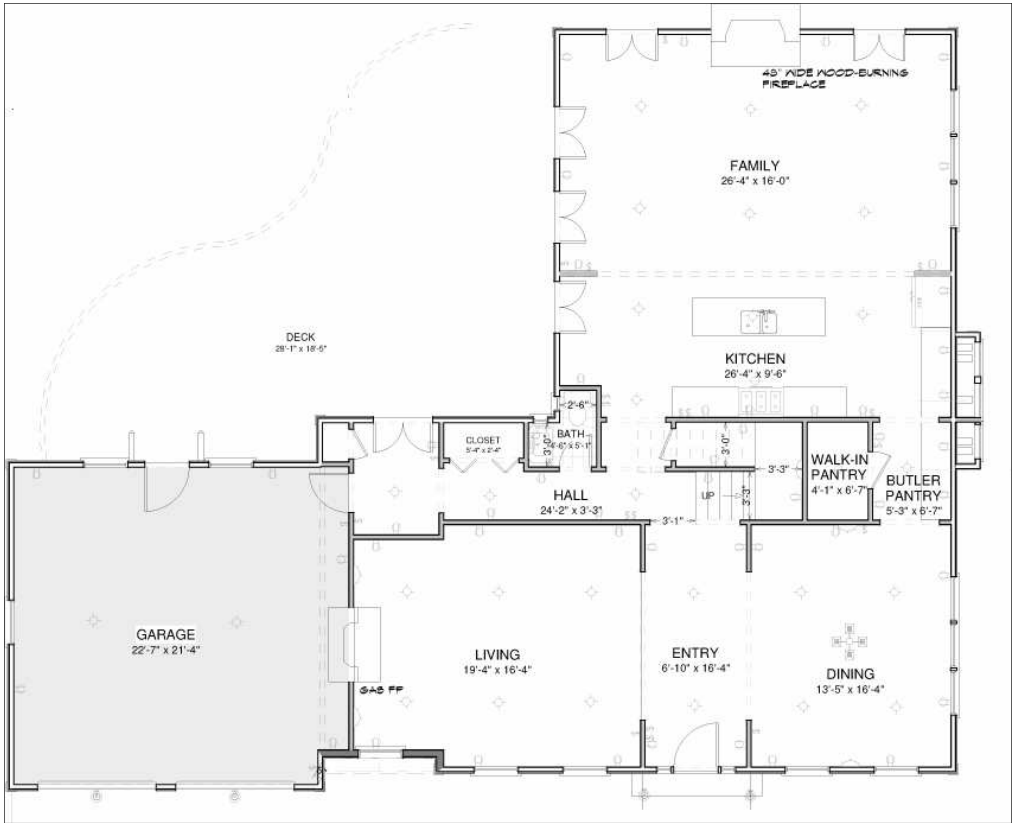

First Floor