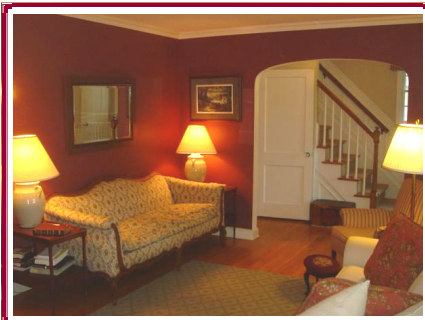

## CHRISTIE'S GREAT ESTATES

**1 Spruce Street  
Westport, Connecticut  
Offered at \$944,000**

**Imagine yourself living in this cozy and charming colonial in the heart of Westport.**  
Wonderful updates and Hardwood floors throughout , wainscoting, lovely kitchen,  
the lower level finished adds additional square footage ~ make it a playroom or office.  
Private Master Bedroom Suite with sitting room.